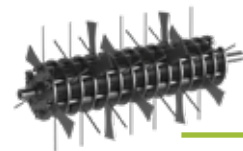

Spring &
knives

LONG LASTING BIADE with anti-wear thermal treatment