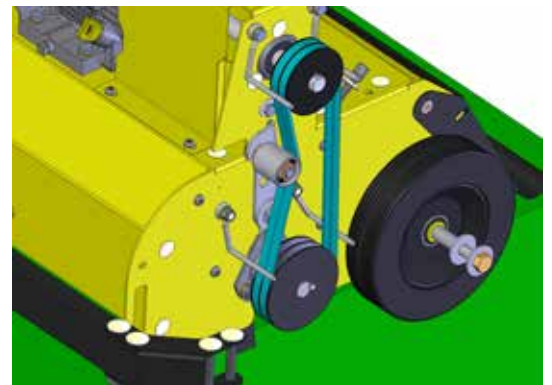

TRANSMISSION WITH BELT

Technical data

		JU70B2
GENERAL INFORMATION	Working width	70 cm
	Dimensions (box)	620 x 670 x 660 h mm
	Dimensions pallet	(with 2 boxes) 1260 x 800 x 1500 h mm
	Weight	63 kg
	Bearings	2 ball bearings with sheet metal support
ENGINE	Type	Briggs & Stratton serie 950 (in central position)
	Power	6,5 HP
HANDLING SYSTEM	Wheels	4 wheels with metal hubs
WORKING SYSTEM	Standard	Shaft movable knives 2.5 mm (step 40) 48 knives
	Transmission	With 2 belts